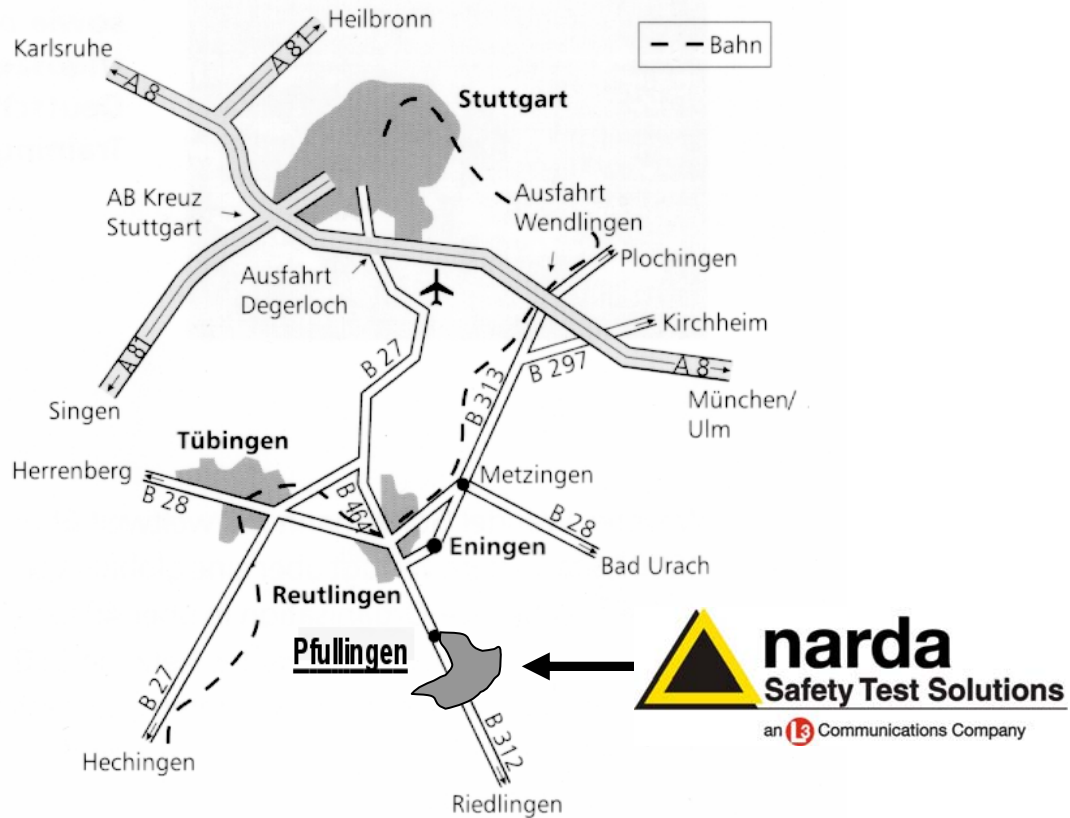

Your travel to

Narda Safety Test Solutions GmbH

Sandwiesenstrasse 7; 72793 Pfullingen

Tel: +49 7121 9732-0